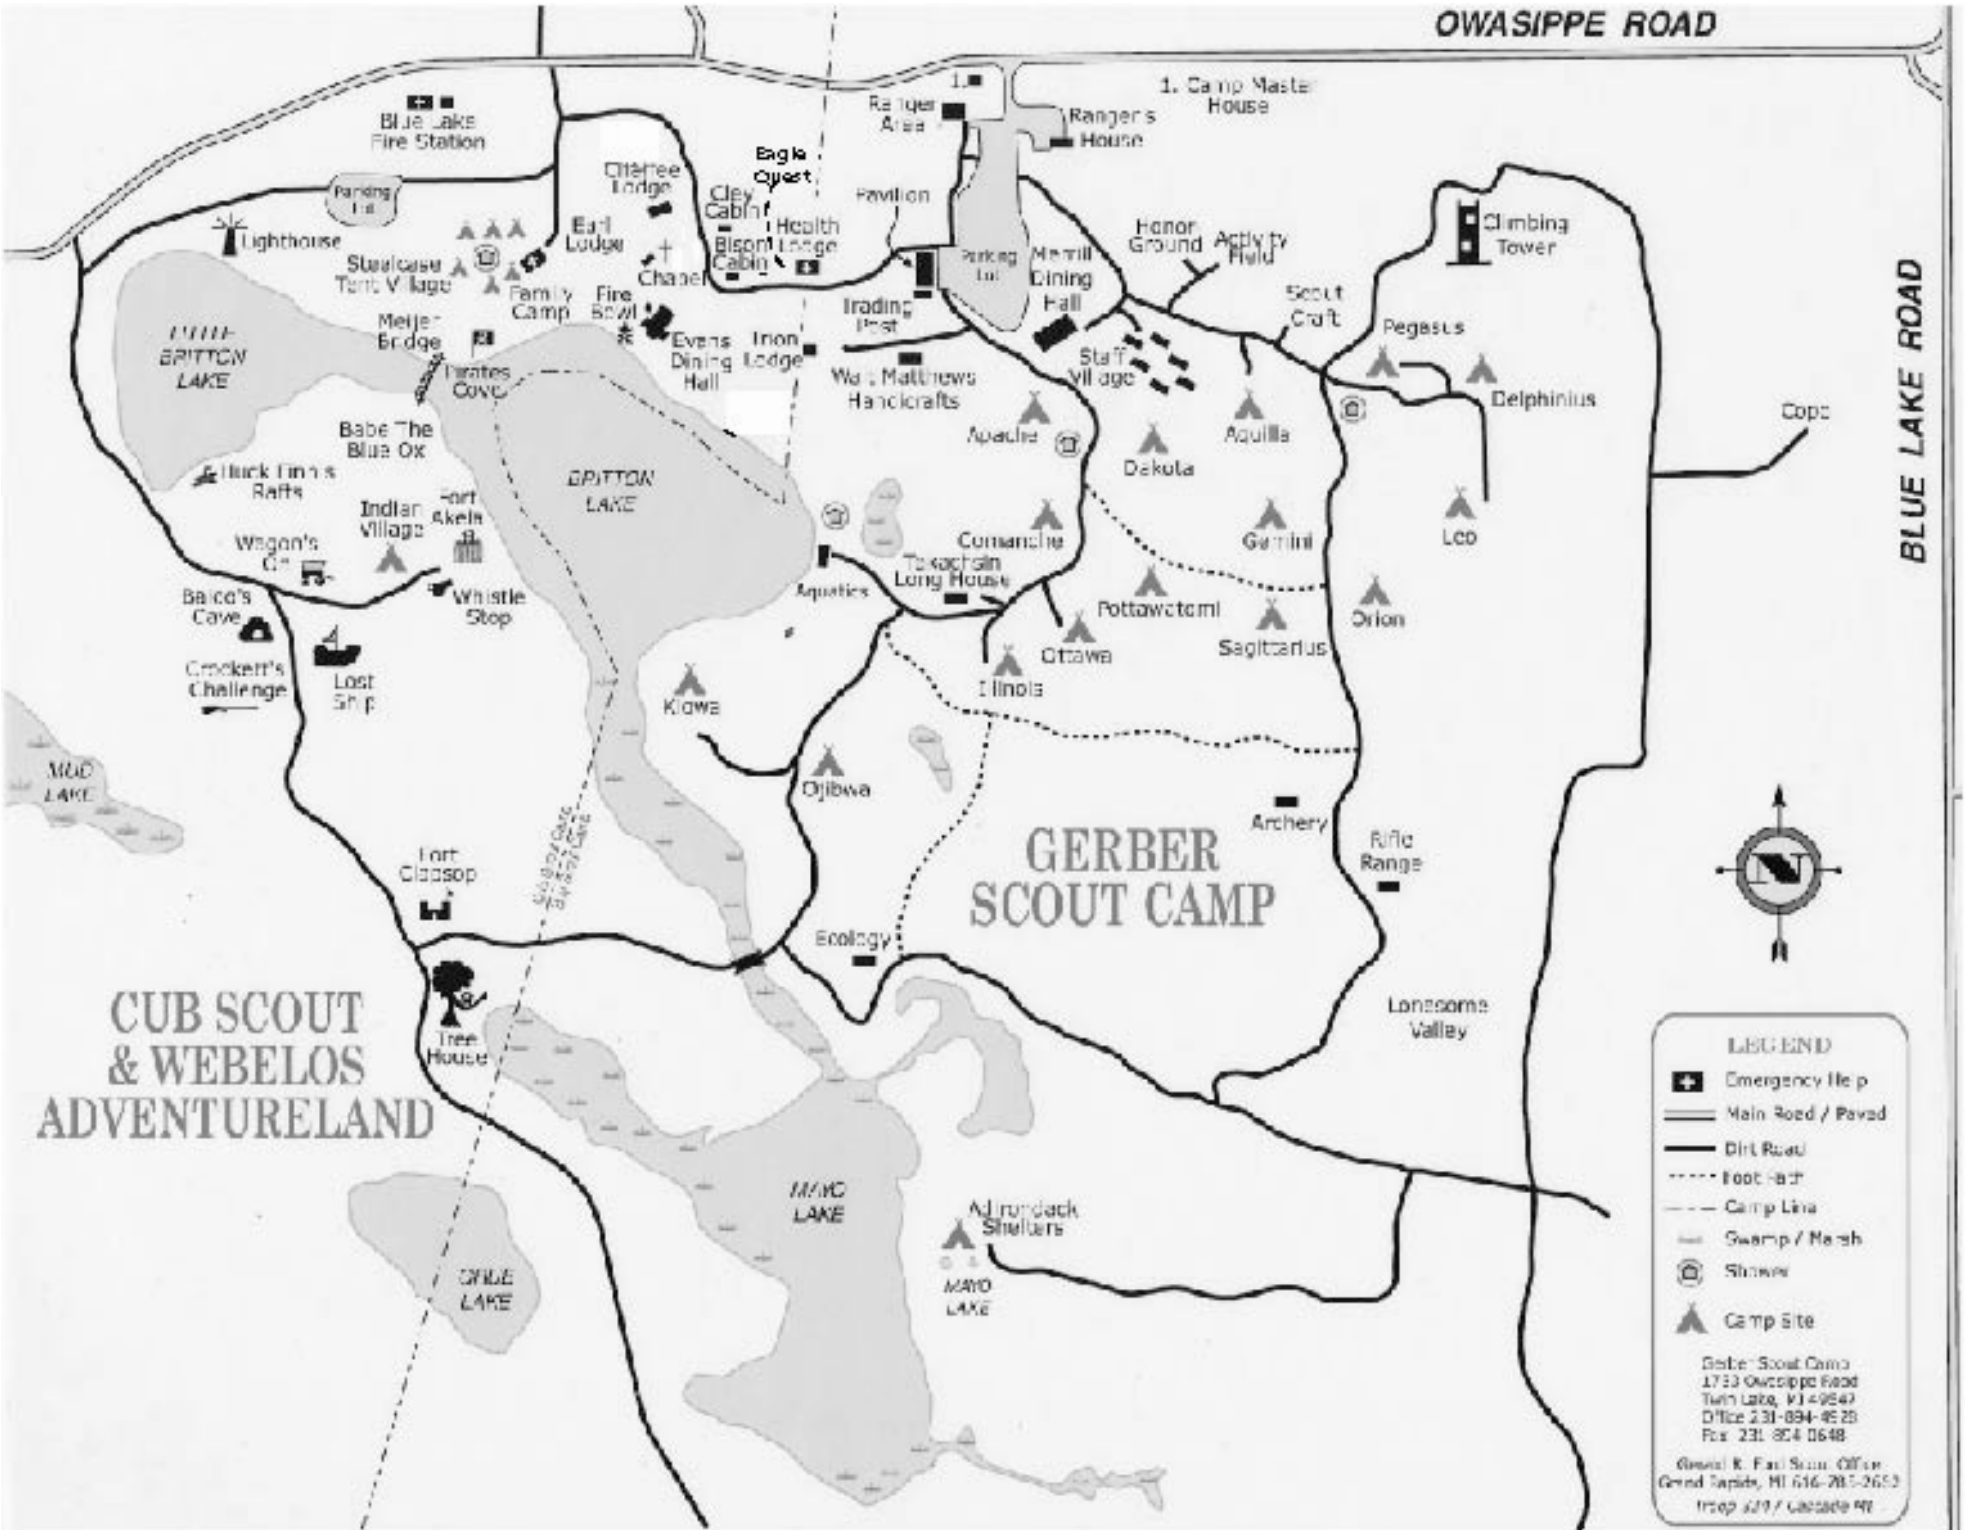

OWASIPPE ROAD

BLUE LAKE ROAD

CUB SCOUT & WEBELOS ADVENTURELAND

GERBER SCOUT CAMP

**LEGEND**

- Emergency telephone
- Main Road / Paved
- Dirt Road
- Foot Path
- Camp Line
- Swamp / Marsh
- Shower
- Camp Site

Gerber Scout Camp  
 1733 Owasppe Road  
 Twin Lake, MI 49847  
 Office 231-894-4529  
 Fax 231-894-0648

Grand K. Earl Scout Office  
 Grand Rapids, MI 49503-2653  
 trop 429 / Cascade 40