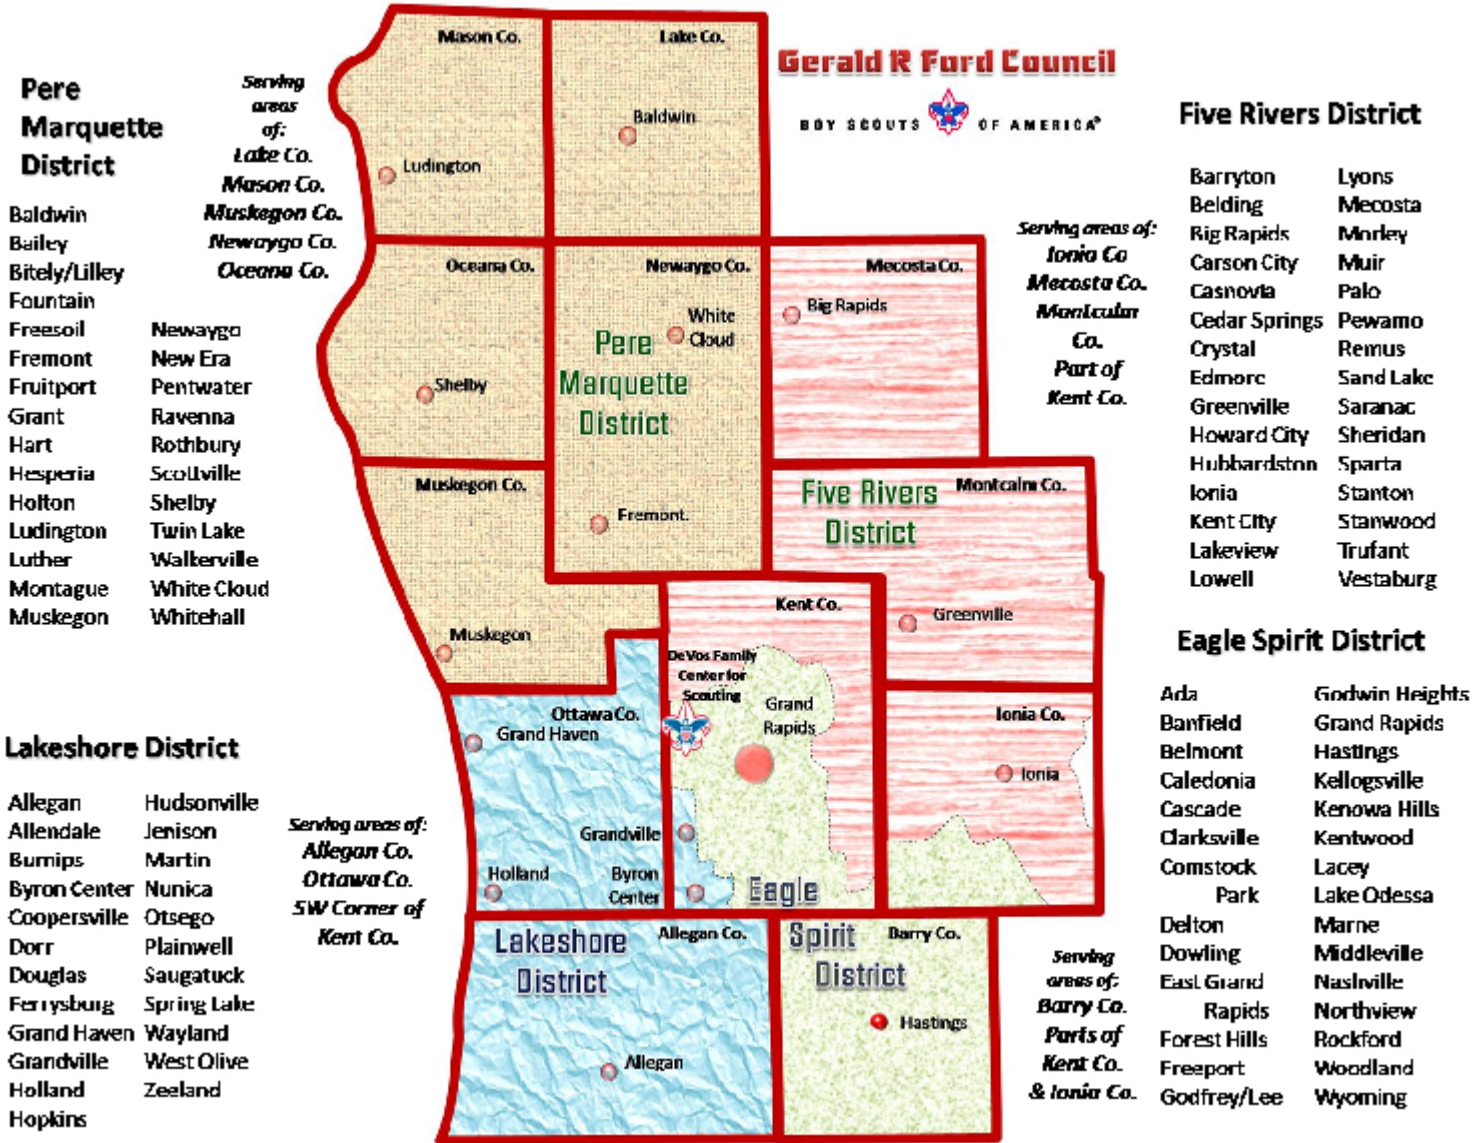

GERALD R. FORD COUNCIL, BSA

Districts and Service Areas

September 2011

Monthly Planner

Aug 2011

Sunday	Monday	Tuesday	Wednesday	Thursday	Friday	Saturday
<table border="1" style="margin: auto; border-collapse: collapse;"> <caption>Aug 2011</caption> <tr><td>S</td><td>M</td><td>T</td><td>W</td><td>T</td><td>F</td><td>S</td></tr> <tr><td></td><td>1</td><td>2</td><td>3</td><td>4</td><td>5</td><td>6</td></tr> <tr><td>7</td><td>8</td><td>9</td><td>10</td><td>11</td><td>12</td><td>13</td></tr> <tr><td>14</td><td>15</td><td>16</td><td>17</td><td>18</td><td>19</td><td>20</td></tr> <tr><td>21</td><td>22</td><td>23</td><td>24</td><td>25</td><td>26</td><td>27</td></tr> <tr><td>28</td><td>29</td><td>30</td><td>31</td><td></td><td></td><td></td></tr> </table>		<table border="1" style="margin: auto; border-collapse: collapse;"> <caption>Oct 2011</caption> <tr><td>S</td><td>M</td><td>T</td><td>W</td><td>T</td><td>F</td><td>S</td></tr> <tr><td></td><td></td><td></td><td></td><td></td><td></td><td>1</td></tr> <tr><td>2</td><td>3</td><td>4</td><td>5</td><td>6</td><td>7</td><td>8</td></tr> <tr><td>9</td><td>10</td><td>11</td><td>12</td><td>13</td><td>14</td><td>15</td></tr> <tr><td>16</td><td>17</td><td>18</td><td>19</td><td>20</td><td>21</td><td>22</td></tr> <tr><td>23</td><td>24</td><td>25</td><td>26</td><td>27</td><td>28</td><td>29</td></tr> <tr><td>30</td><td>31</td><td></td><td></td><td></td><td></td><td></td></tr> </table>		<i>1</i>	<i>2</i>	<i>3</i>
<i>4</i>	<i>5</i> Center for Scouting Closed Labor Day Scout Shop Closed	<i>6</i>	<i>7</i>	<i>8</i>	<i>9</i>	<i>10</i>
<i>11</i> Scout Salute Wood Badge	<i>12</i> Scoutreach committee Committee	<i>13</i>	<i>14</i>	<i>15</i> Board of Directors Meeting District Key 3 Meeting Popcorn Show N Sale Orders Due Trust Meeting	<i>16</i>	<i>17</i>
<i>18</i> OA Executive Committee Meeting	<i>19</i>	<i>20</i> School Night for Scouting	<i>21</i>	<i>22</i> Advancement Meeting	<i>23</i>	<i>24</i>
<i>25</i>	<i>26</i>	<i>27</i> Venturing Officers Meeting	<i>28</i>	<i>29</i> Endowment Meeting Professional Staff Meeting Rosh Hashanah	<i>30</i> Popcorn Sort Rosh Hashanah Scouter Artides Deadline (Nov/Dec Issue)	
Mackinac Rendezvous 13					Wood Badge	Mackinac Rendezvous 13

* All Jewish Holy days begin at sunset on the day previous